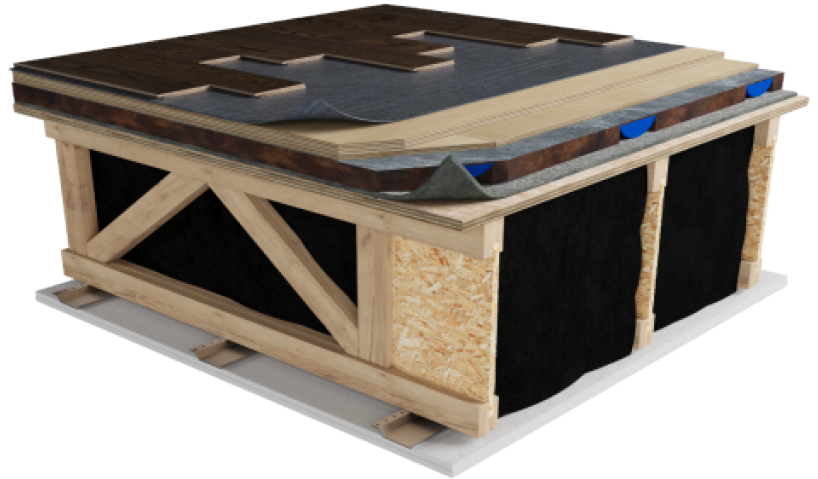

LIGHT WOOD | LAMINATE | ACOUSTITECH SOFIX, 5/8" PLYWOOD, ACOUSTITECH LEAD 6 | NAILED DOWN

Acoustic performance

AllC: 60 to 63

ASTC: 60 to 62

ASSEMBLY DETAILS

STRUCTURE

Light wood

ASSEMBLY COMPONENTS

AcoustiTECH SOFIX, 5/8" plywood,
AcoustiTECH Lead 6

FLOOR TYPE

Laminate

INSTALLATION TYPE

Nailed down

CEILING TYPE

Resilient channels

NUMBER OF GYPSUM

2

ACOUSTITECH SOFIX

[Plus de détails](#)

ACOUSTITECH LEAD 6

[Plus de détails](#)